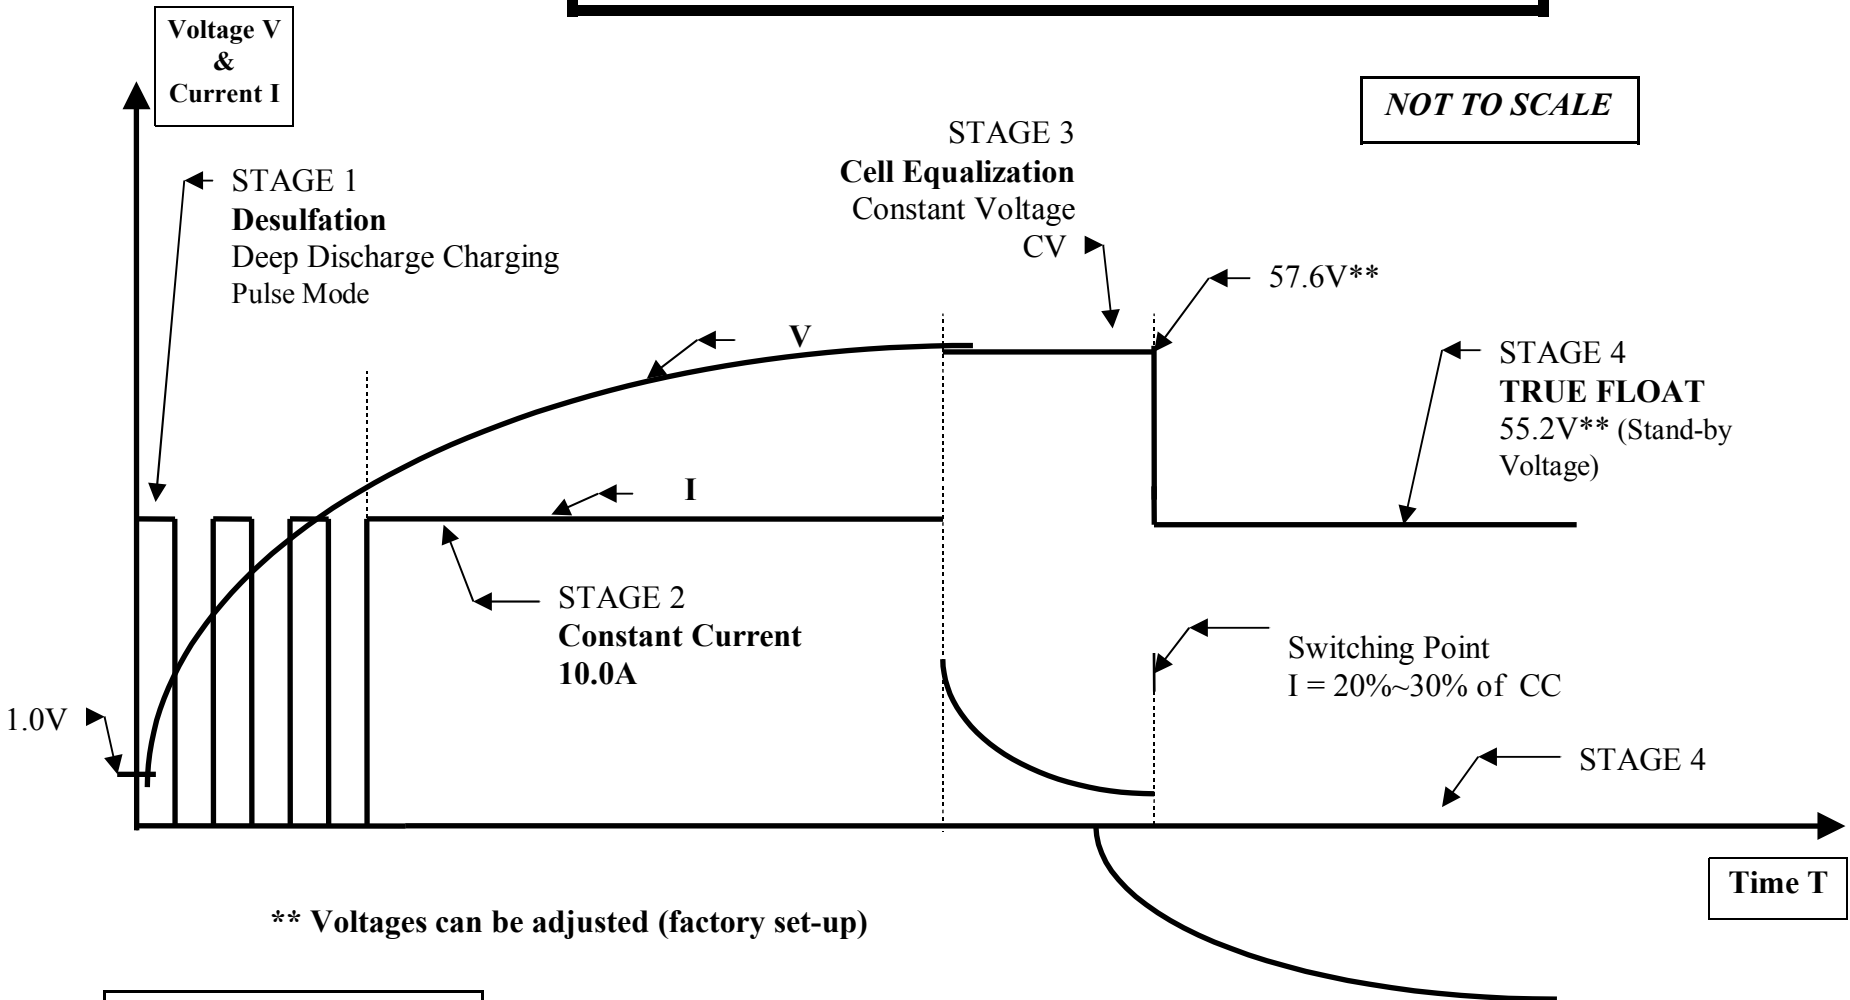

CHARGING CURVE MODEL 4820SR

SONEIL 48V/10A CHARGER

Ref: Curve4820SR.23-Sep-05