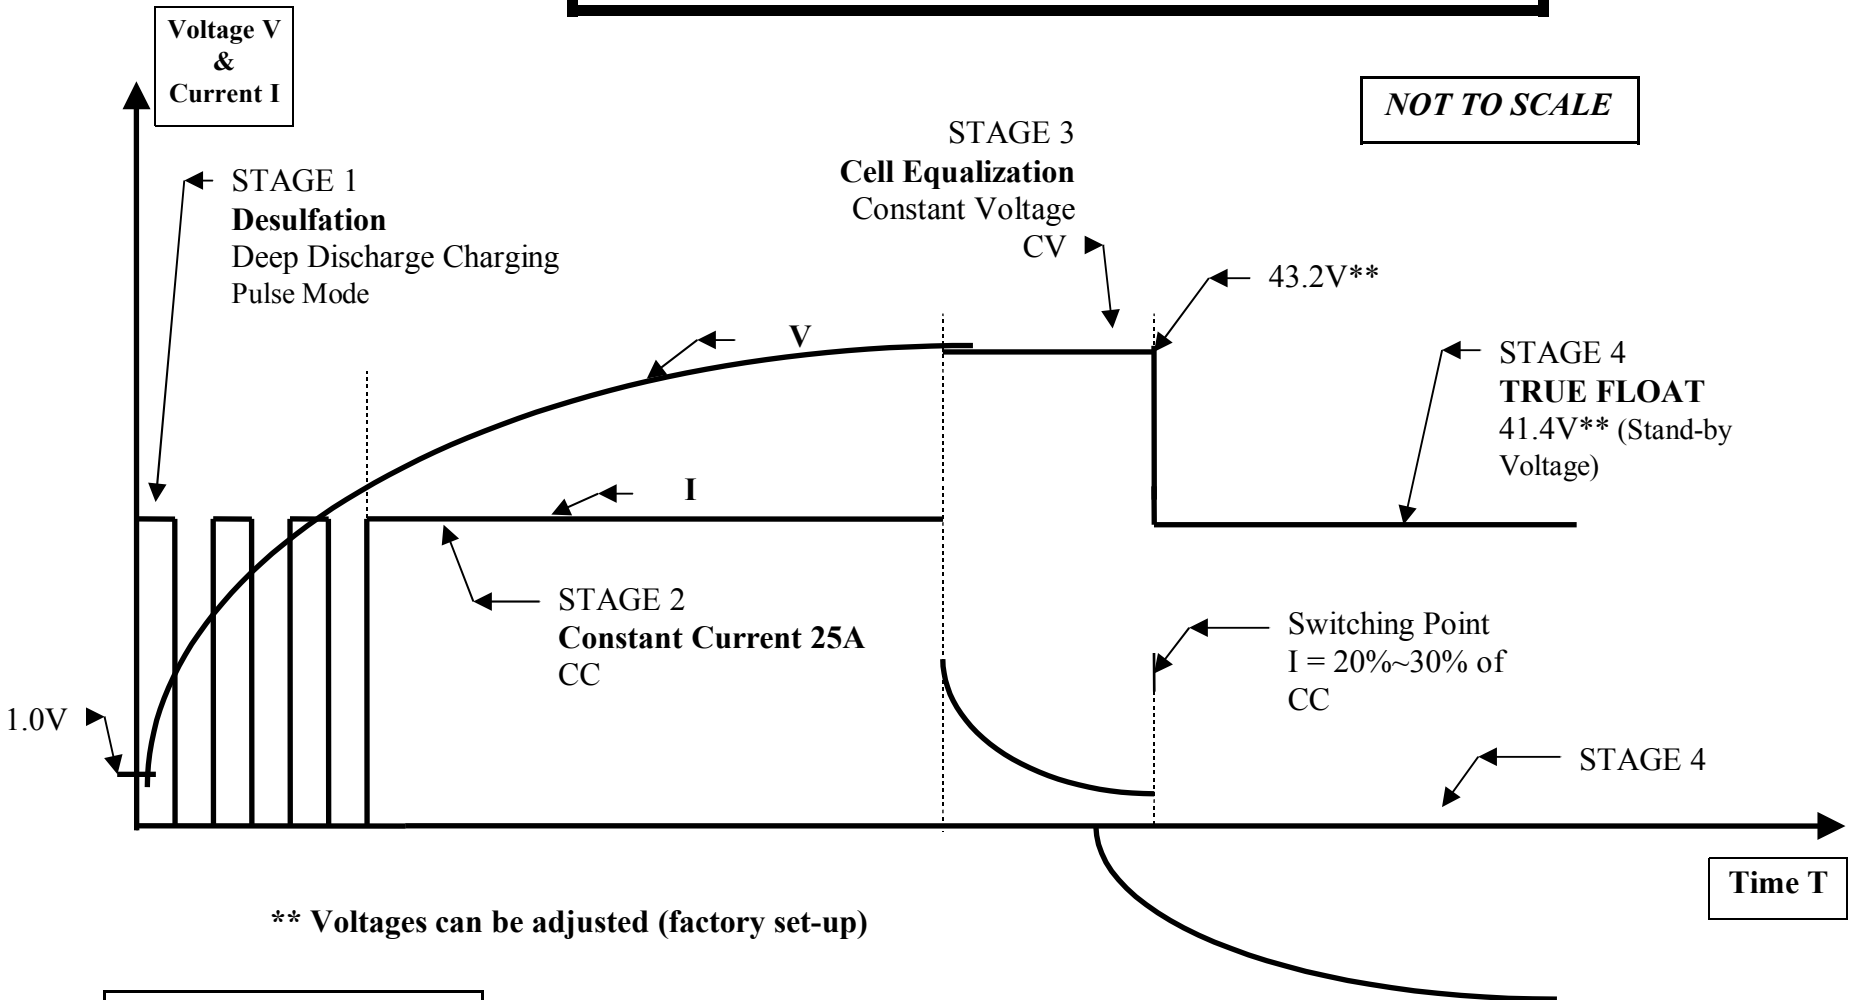

# CHARGING CURVE MODEL 3650SR

SONEIL 36V/25A CHARGER

Ref: Curve3650SR.23Sept05