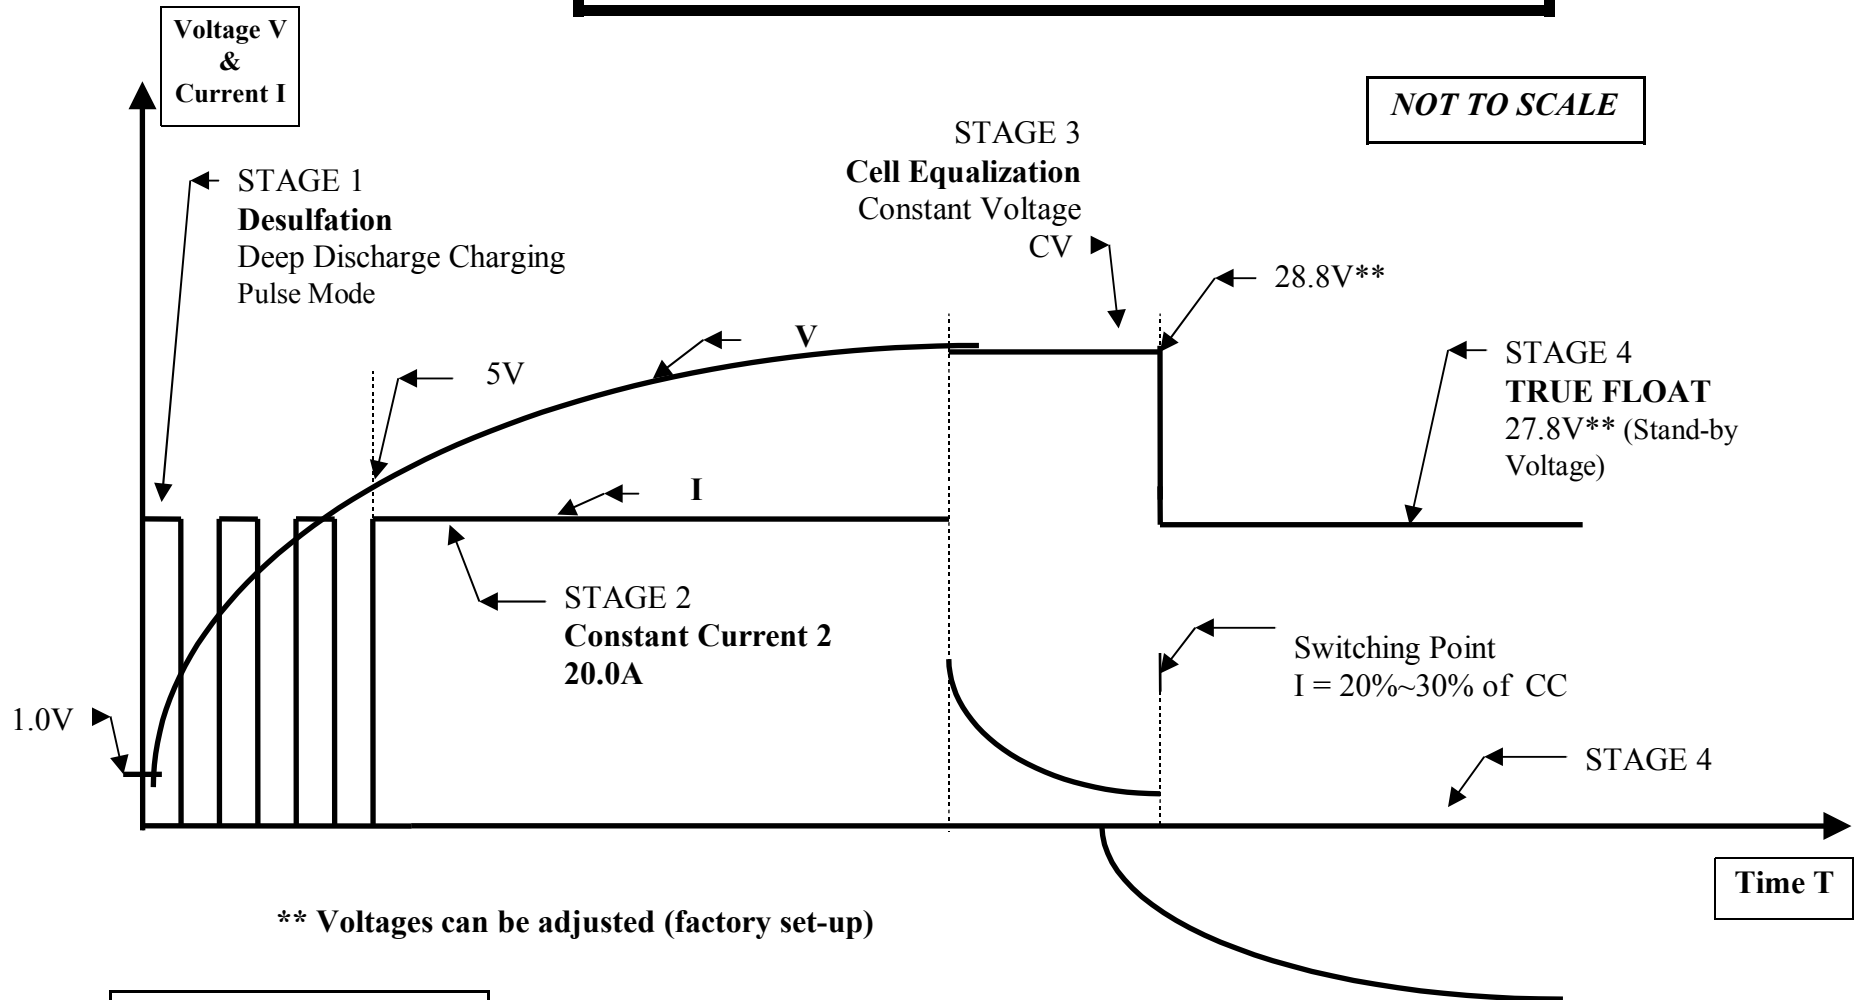

CHARGING CURVE MODEL 2440SR

SONEIL 24V/20A CHARGER

Ref: Curve2440SR.23-Sep-05